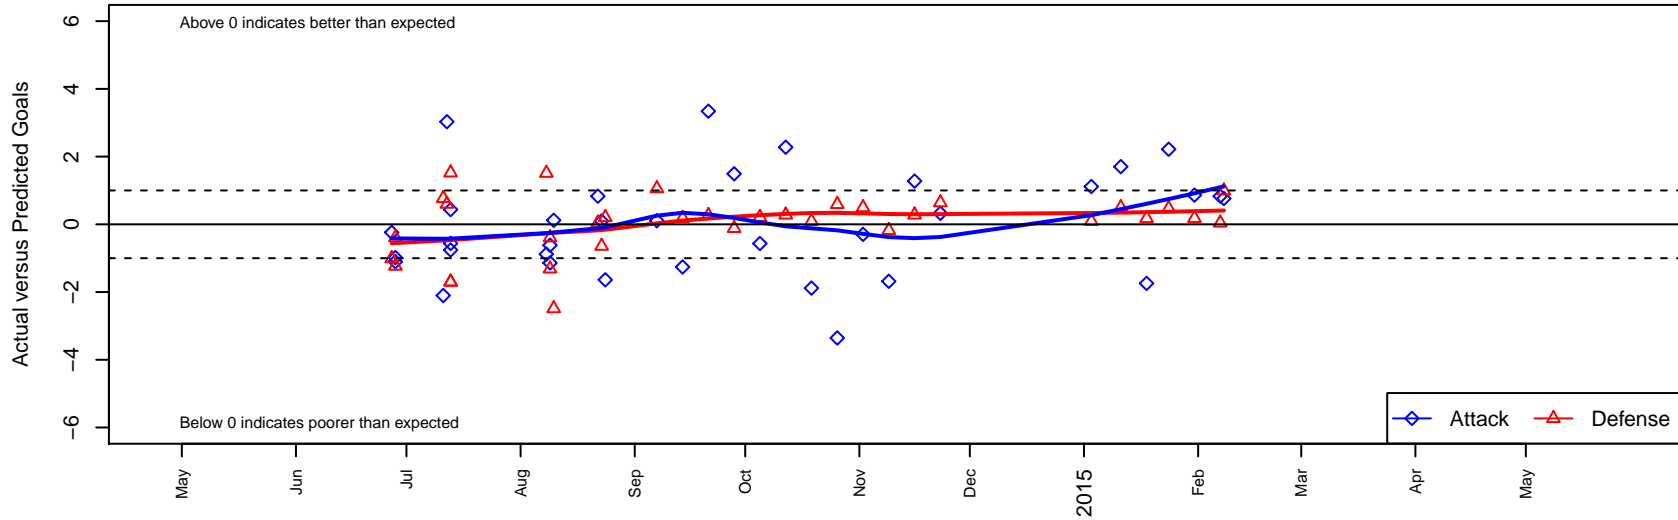

Seattle United Shoreline Blue B99

Seattle United Regional
 Shoreline, WA
 B99 total strength=1402
 attack=9.91 defense=6.56
 fall league = NPSL B15D2

alt names used:
 61 Seattle United B99 Shoreline Blue
 Seattle United SH B99 Blue
 Seattle United SH B99 Blue
 Seattle United SH B99 Blue
 SU Shoreline Blue [B99]
 SU Shoreline Blue [B99]

Venues played:
 2014 Baker Blast COPA U15
 2014 Seattle Cup BU15
 2014 Blast Off BU15 A
 2014 Xtreme Cup BU15
 2014 NPSL B15D2
 2014 Founders Cup B99

Seattle United Shoreline Blue B99
 Dots are actual minus expected GF (blue circles) and GA (red triangles).
 Blue line is smoothed change in attack strength. Red is smoothed change in defense strength.

**attack and defense variance (black dot)
relative to other teams
and top 10 in region**

**attack and defense rating
relative to others at age
and all opponents in last 13 months**

Performance relative to 13 month average