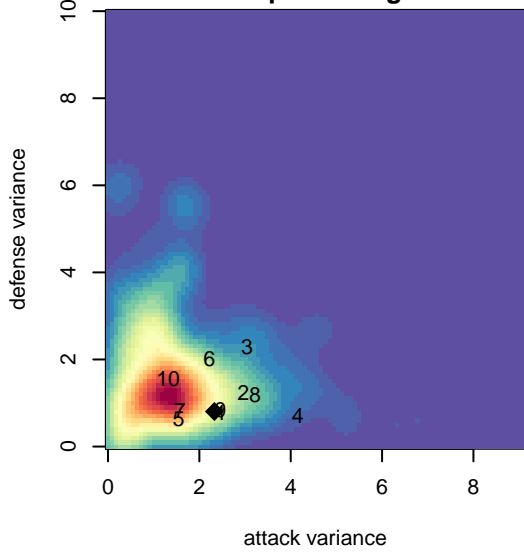

Seattle United Shoreline Blue B99

Seattle United Regional
 Shoreline, WA
 B99 total strength=1402
 attack=9.91 defense=6.56
 fall league = NPSL B15D2

alt names used:
 61 Seattle United B99 Shoreline Blue
 Seattle United SH B99 Blue
 Seattle United SH B99 Blue
 Seattle United SH B99 Blue
 SU Shoreline Blue [B99]
 SU Shoreline Blue [B99]

Venues played:
 2014 Baker Blast COPA U15
 2014 Seattle Cup BU15
 2014 Blast Off BU15 A
 2014 Xtreme Cup BU15
 2014 NPSL B15D2
 2014 Founders Cup B99

Seattle United Shoreline Blue B99
 Dots are actual minus expected GF (blue circles) and GA (red triangles).
 Blue line is smoothed change in attack strength. Red is smoothed change in defense strength.

**attack and defense variance (black dot)
relative to other teams
and top 10 in region**

**attack and defense rating
relative to others at age
and all opponents in last 13 months**

Performance relative to 13 month average