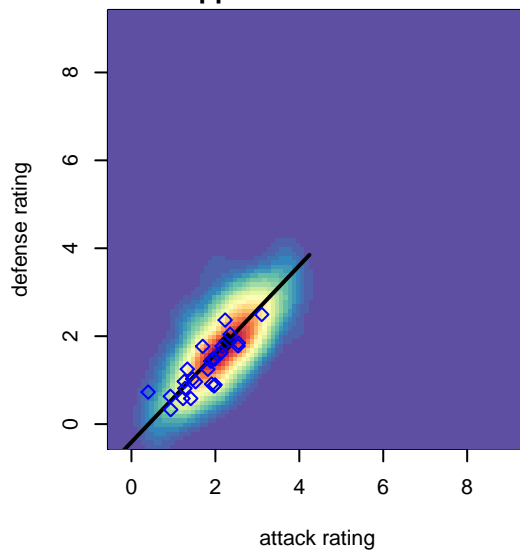

Seattle United Shoreline Blue B99

Seattle United Regional
 Shoreline, WA
 B99 total strength=1402
 attack=9.91 defense=6.56
 fall league = NPSL B15D2

alt names used:
 61 Seattle United B99 Shoreline Blue
 Seattle United SH B99 Blue
 Seattle United SH B99 Blue
 Seattle United SH B99 Blue
 SU Shoreline Blue [B99]
 SU Shoreline Blue [B99]

Venues played:
 2014 Baker Blast COPA U15
 2014 Seattle Cup BU15
 2014 Blast Off BU15 A
 2014 Xtreme Cup BU15
 2014 NPSL B15D2
 2014 Founders Cup B99

Seattle United Shoreline Blue B99
 Dots are actual minus expected GF (blue circles) and GA (red triangles).
 Blue line is smoothed change in attack strength. Red is smoothed change in defense strength.

**attack and defense variance (black dot)
relative to other teams
and top 10 in region**

**attack and defense rating
relative to others at age
and all opponents in last 13 months**

Performance relative to 13 month average