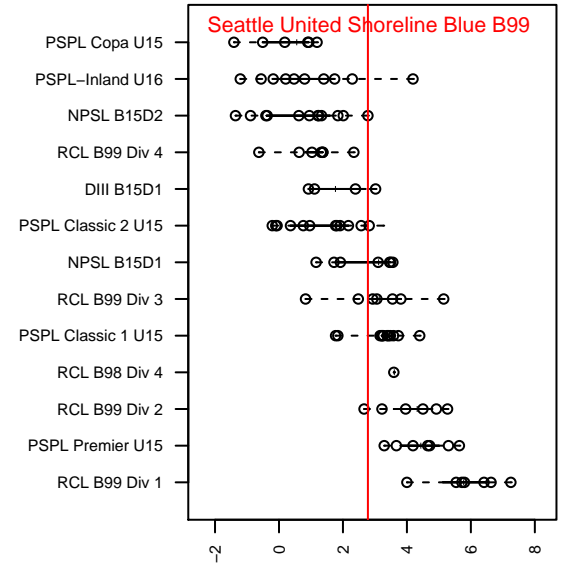

Seattle United Shoreline Blue B99

Seattle United Regional
 Shoreline, WA
 B99 total strength=1402
 attack=9.91 defense=6.56
 fall league = NPSL B15D2

alt names used:
 61 Seattle United B99 Shoreline Blue
 Seattle United SH B99 Blue
 Seattle United SH B99 Blue
 Seattle United SH B99 Blue
 SU Shoreline Blue [B99]
 SU Shoreline Blue [B99]

Venues played:
 2014 Baker Blast COPA U15
 2014 Seattle Cup BU15
 2014 Blast Off BU15 A
 2014 Xtreme Cup BU15
 2014 NPSL B15D2
 2014 Founders Cup B99

Seattle United Shoreline Blue B99
 Dots are actual minus expected GF (blue circles) and GA (red triangles).
 Blue line is smoothed change in attack strength. Red is smoothed change in defense strength.

**attack and defense variance (black dot)
relative to other teams
and top 10 in region**

**attack and defense rating
relative to others at age
and all opponents in last 13 months**

Performance relative to 13 month average