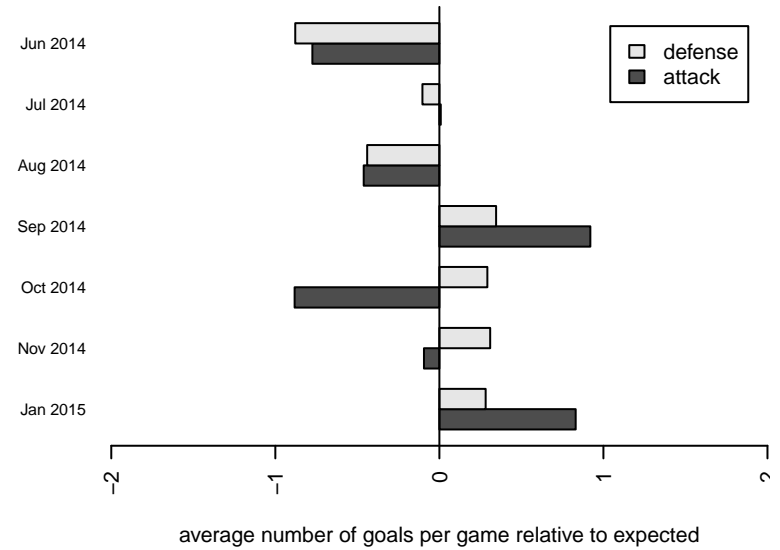

Performance relative to 13 month average