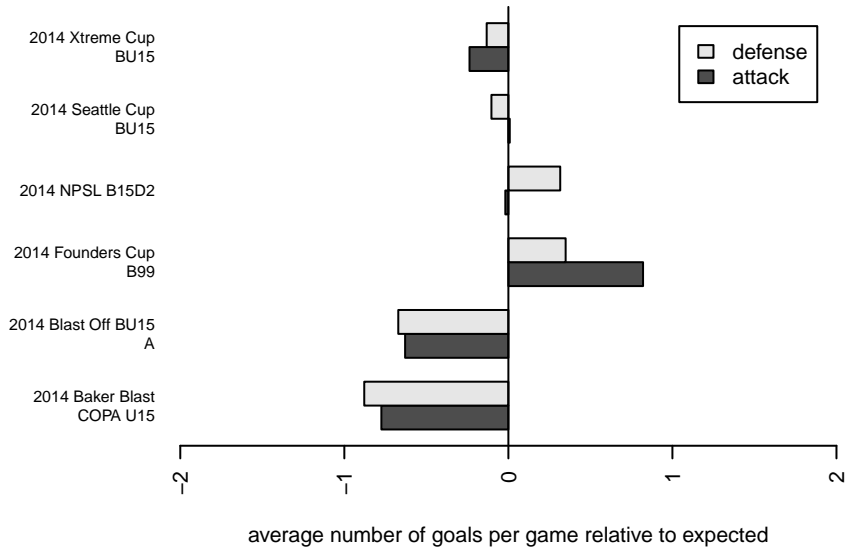

Venues played:
 2014 Baker Blast COPA U15
 2014 Seattle Cup BU15
 2014 Blast Off BU15 A
 2014 Xtreme Cup BU15
 2014 NPSL B15D2
 2014 Founders Cup B99

Seattle United Shoreline Blue B99
 Dots are actual minus expected GF (blue circles) and GA (red triangles).
 Blue line is smoothed change in attack strength. Red is smoothed change in defense strength.

**attack and defense variance (black dot)
relative to other teams
and top 10 in region**

**attack and defense rating
relative to others at age
and all opponents in last 13 months**

Performance relative to 13 month average